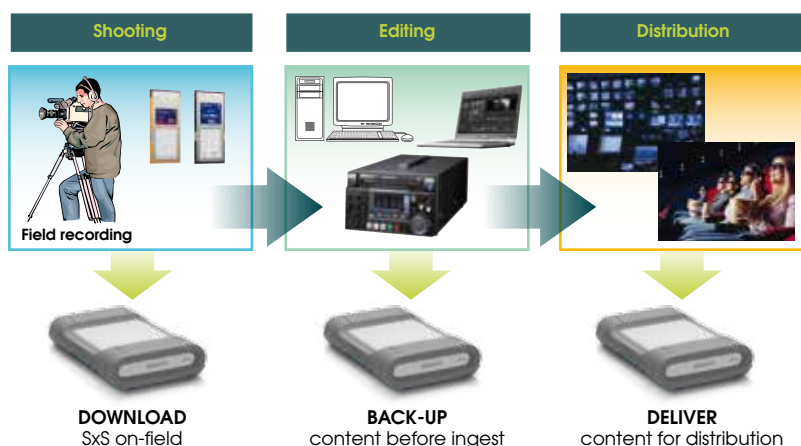

Tough, shock resistant storage

Working outdoors poses its own challenges. Accidents can happen anytime and a secure, hard wearing device is essential to protect precious files and footage. Sony drives are robustly designed to take shocks and falls of up to 2 metres² and conform to military standard 810-G³. A special silicon cover protects the ports from dust and water so you can back-up safely in all conditions and environments.

Professional expertise

As a leading manufacturer of broadcast and audio-visual equipment, Sony understands the unique needs of professional users. With many companies transporting content to studios and customers, a tough case is essential. The new Sony case protects drives against accidental damage when dropped as high as 2.4 metres². It allows easy cable storage to prevent cables becoming lost in transit and a handy label identifying recordings.

Should users ever need help, Sony drives come with full professional support including a three year warranty for free replacement of a faulty product and technical assistance. Unique to Sony is a valuable data recovery service that strives to recover lost or damaged contents using cutting edge facilities and techniques⁴.