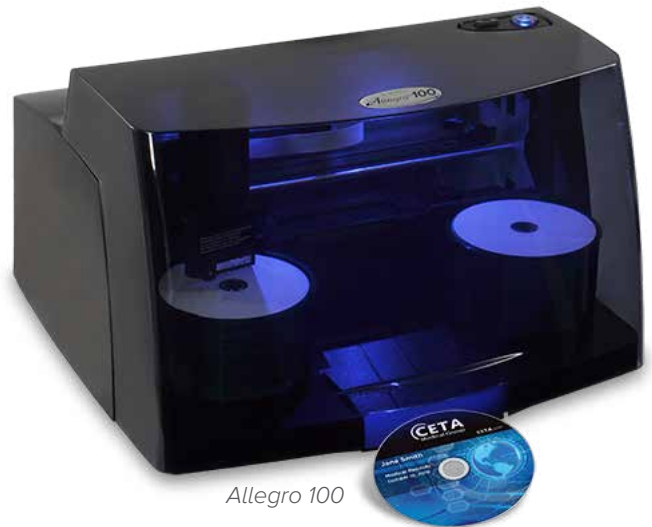

Rimage Software Suite offers the strongest, most fully-featured Application Program Interface (API) on the market. Interconnect with any software program through strong networking capabilities, two-way program-to-program communication, and a full API feature set. Existing Rimage software integrations can get started with an Allegro system right away.

Features

- 20 (Allegro 20) or 100 (Allegro 100) disc capacity
- External disc output allowing both bins to be utilized for input (Allegro 100 only)
- One (Allegro 20) or two (Allegro 100) CD/DVD recorders (Blu-ray optional)
- Rimage Software Suite (RSS)
- Color inkjet printing at up to 4800 dpi
- All-in-one ink cartridge for ease of use
- USB 3.0 connectivity for high speed data transfer
- Internal lighting for status communication